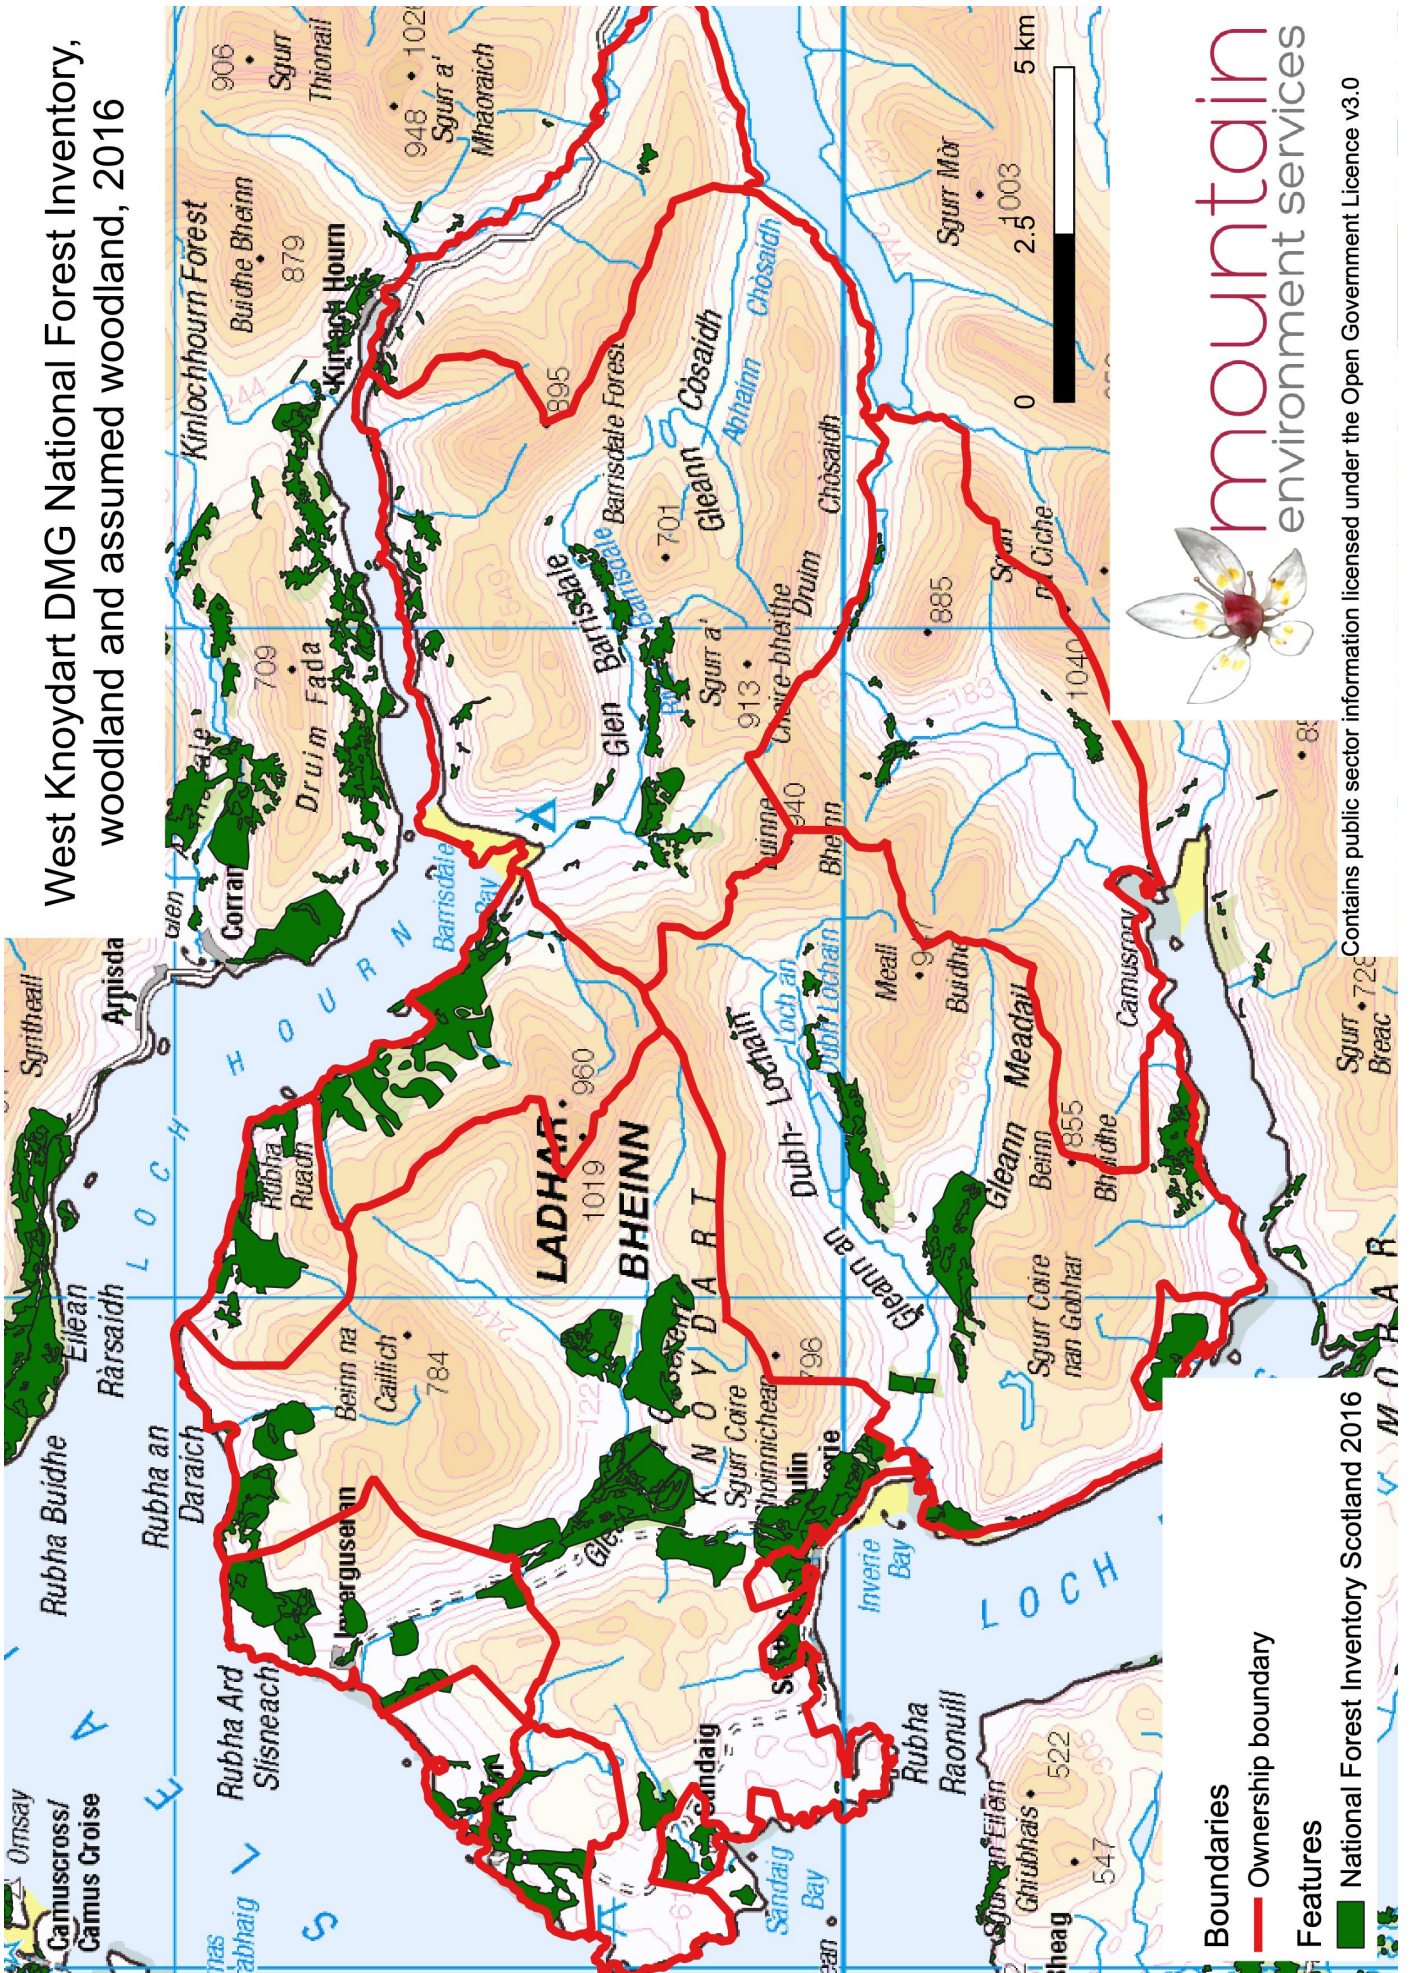

West Knoydart DMG National Forest Inventory, woodland and assumed woodland, 2016

Contains public sector information licensed under the Open Government Licence v3.0